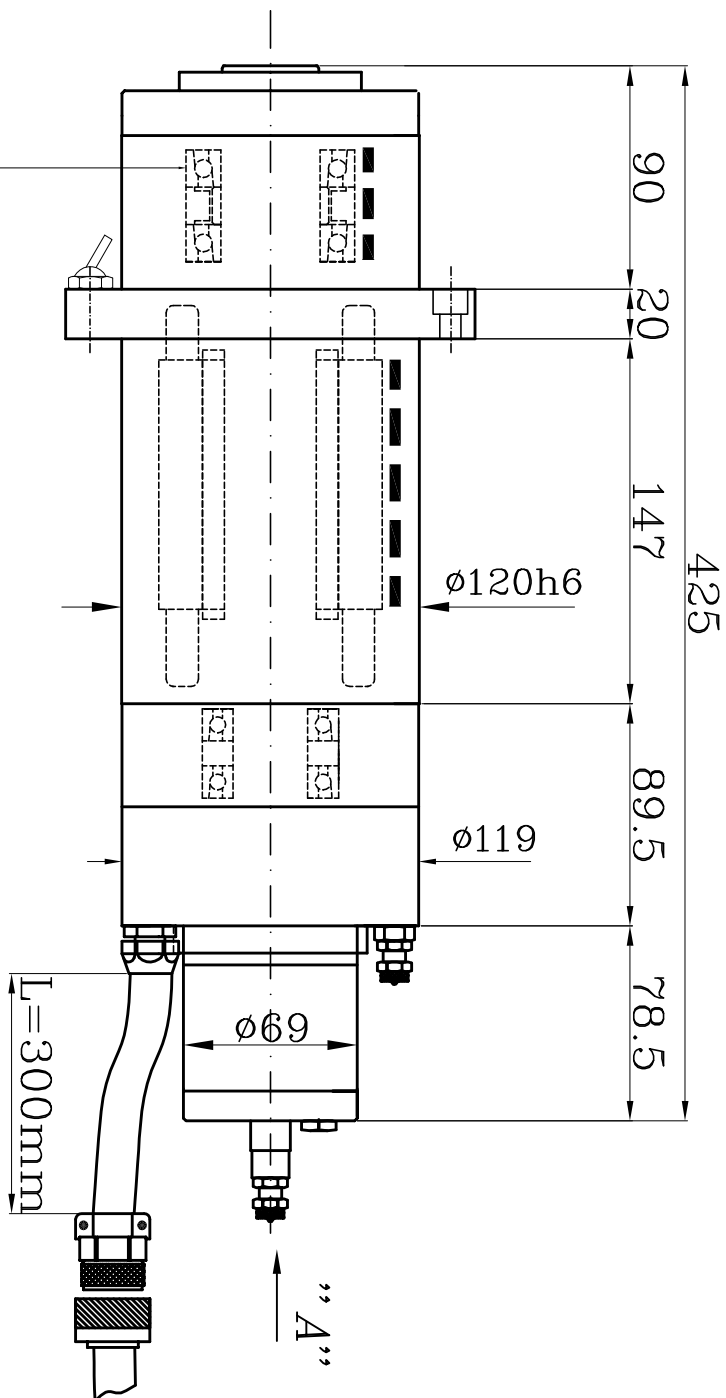

ARBOR HSK-E40/50
DIN 69873

ARBOR ISO30/BT30

CERAMIC-HYBRID BEARINGS 2x $\phi 40$

WEIGHT-28kg

SUBJECT : PS-TC-4
CUSTOMER :

SHEET : 1/3

DATE : 02/03/2006