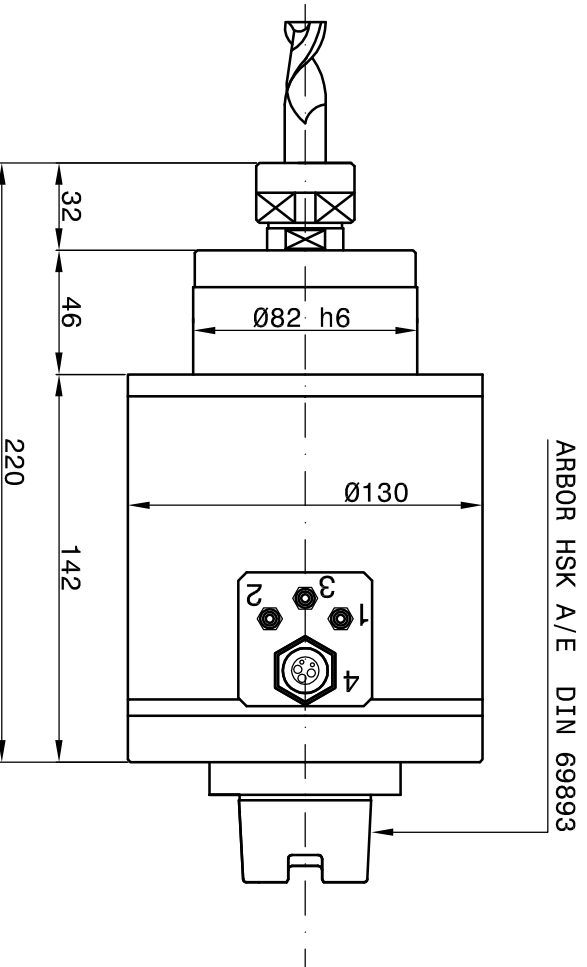

MAX CURRENT 12 A - 380 V

WEIGHT : Kg 14

- 1-LIQUID INLET (M6)
- 2-LIQUID OUTLER (M6)
- 3-FRONT PRESSURIZATION (M6)
- 4-ELECTRIC CONNECTION
- 3 MOTOR PHASE + EARTH
- THERMIC SWITCH NC

Runout arbor 0.002mm

SUBJECT : A5
CUSTOMER :

Sheet:1/2 Dwg.N°:258-00

DATE : 10/04/2007