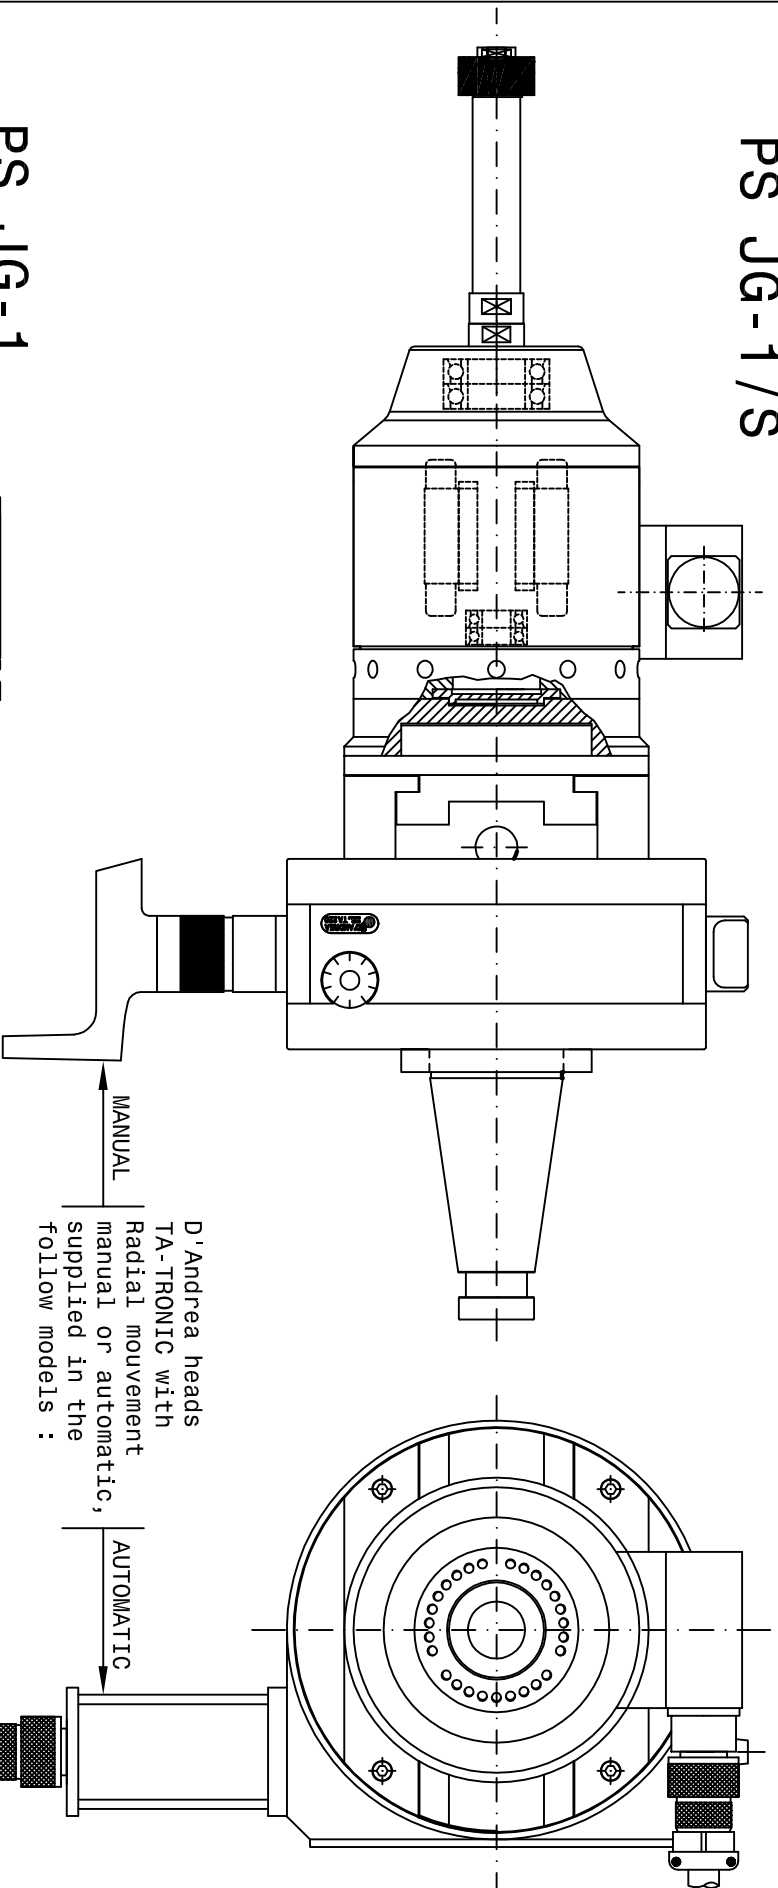

PS JG-1/S

D'Andrea heads
TA-TRONIC with
Radial movement
manual or automatic,
supplied in the
follow models :

TR-1/TA :
Radial stroke 30 mm.

TR-2/TA :
Radial stroke 60 mm.

TR-3/TA :
Radial stroke 75 mm.

PS JG-1

PS JG-2

SUBJECT : PLANETARY
GRINDING HEADS
CUSTOMER :