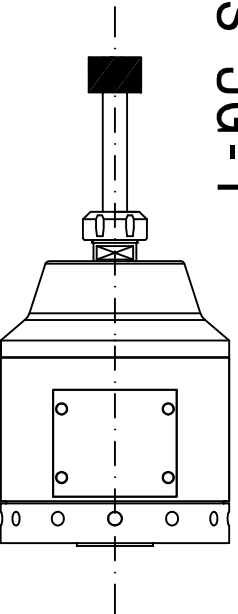

PS JG-1/S

D'Andrea heads
TA-TRONIC with
Radial movement
manual or automatic,
supplied in the
follow models :

TR-1/TA :
Radial stroke 30 mm.

TR-2/TA :
Radial stroke 60 mm.

TR-3/TA :
Radial stroke 75 mm.

PS JG-1

PS JG-2

SUBJECT : PLANETARY
GRINDING HEADS
CUSTOMER :