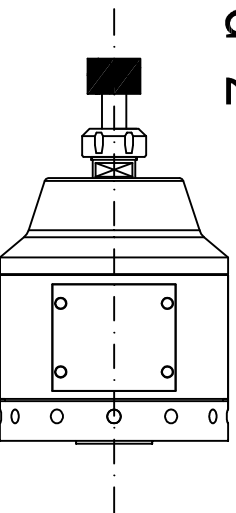

PS JG-1/S

D'Andrea heads
TA-TRONIC with
Radial movement
manual or automatic,
supplied in the
follow models :

TR-1/TA :
Radial stroke 30 mm.

TR-2/TA :
Radial stroke 60 mm.

TR-3/TA :
Radial stroke 75 mm.

PS JG-1

PS JG-2

SUBJECT : PLANETARY
GRINDING HEADS
CUSTOMER :